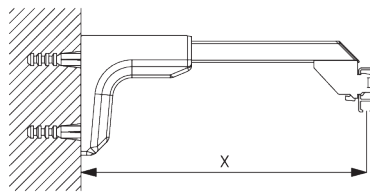

B. HOW TO MEASURE

A: System width
B: System height
C: Distance between floor and fabric

C. SPECIFICATION

TEXT

Silent Gliss SG 1080 Hand Drawn Curtain Track System. Comprises aluminium profile SG 1080 supplied made to measure in silver anodised or powder coated white / matt white / anodic grey / antique bronze / charcoal / black with gliders SG 3533 at 16/m and 2 end covers SG 3667 / end stops SG 3016 per length. Top fixed with brackets SG 3603 at max. 600mm centres / wall fix with universal brackets SG 3630 / SG 3655 / SG 3660 / SG Smart Fix at max. 600mm centres.

FITTING

A. FITTING INFORMATION

Fixing points

For detailed fitting information, visit the [Silent Gliss website](#).

B. CEILING FITTING

Bracket SG 3603

SG 3603
Bracket

C. WALL FITTING

Smart Fix

Smart Fix SG 11200 - SG 11205 and bracket SG 3603:
Screw SG 10492 (M4x8) needed.

Square Smart Fix SG 11210 - SG 11215 and bracket SG 3603:
Screw SG 10492 (M4x8) needed.

Universal Smart Fix SG 11154 - SG 11156 and bracket SG 3603:
Screw SG 10277 (M4x12) needed.