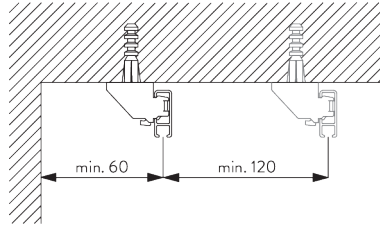

B. HOW TO MEASURE

A: System width
B: System height
C: Distance between floor and fabric

C. SPECIFICATION

TEXT

Silent Gliss SG 1080 Hand Drawn Curtain Track System. Comprises aluminium profile SG 1080 supplied made to measure in silver anodised or powder coated white / matt white / anodic grey / antique bronze / charcoal / black with gliders SG 3533 at 16/m and 2 end covers SG 3667 / end stops SG 3016 per length. Top fixed with brackets SG 3603 at max. 600mm centres / wall fix with universal brackets SG 3630 / SG 3655 / SG 3660 / SG Smart Fix at max. 600mm centres.

FITTING

A. FITTING INFORMATION

Fixing points

For detailed fitting information, visit the [Silent Gliss website](#).

B. CEILING FITTING

Bracket SG 3603

SG 3603
Bracket

C. WALL FITTING

Smart Fix

Smart Fix SG 11200 - SG 11205 and bracket SG 3603:
Screw SG 10492 (M4x8) needed.

Square Smart Fix SG 11210 - SG 11215 and bracket SG 3603:
Screw SG 10492 (M4x8) needed.

Universal Smart Fix SG 11154 - SG 11156 and bracket SG 3603:
Screw SG 10277 (M4x12) needed.