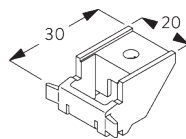

SG 3603
Bracket