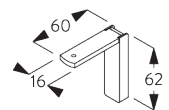

Smart Fix

Smart Fix SG 11200 - SG 11205 and bracket SG 3603:
Screw SG 10492 (M4x8) needed.

Square Smart Fix SG 11210 - SG 11215 and bracket SG 3603:
Screw SG 10492 (M4x8) needed.

Universal Smart Fix SG 11154 - SG 11156 and bracket SG 3603:
Screw SG 10277 (M4x12) needed.

Smart Fix	X mm
SG 11200 / SG 11210	70
SG 11201 / SG 11211	90
SG 11202 / SG 11212	110
SG 11203 / SG 11213	130
SG 11204 / SG 11214	160
SG 11205 / SG 11215	210
SG 11154	120-148
SG 11155	150-178
SG 11156	200-228

SG 3603
Bracket

SG 10492
Pan head screw M4x8

SG 10277
Pan head screw M4x12

SG 11200
Smart Fix 60 mm

SG 11201
Smart Fix 80 mm

SG 11202
Smart Fix 100 mm

SG 11203
Smart Fix 120 mm

SG 11204
Smart Fix 150 mm