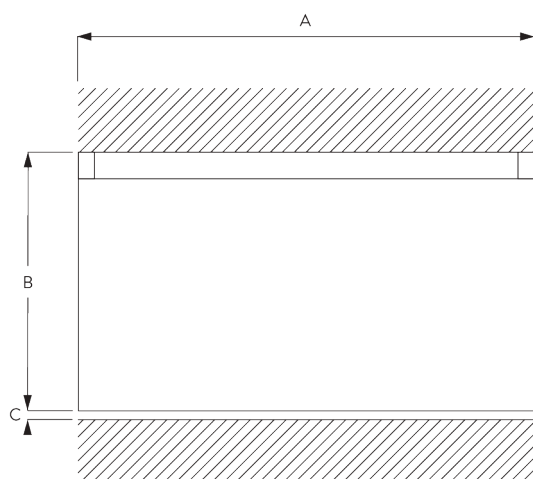

SG 1080

PRODUCT INFORMATION

- **Operation:** hand
- **Range:** S
- **Fitting:** ceiling, wall, suspended
- **Colours:** white RAL 9016, black RAL 9005 or anodised aluminum, special colours possible
- **Fabrics:** refer to Silent Gliss fabric collection

Features:

- Bendable

SYSTEM SPECIFICATIONS

A. PROFILE

Profile and bending information

SG 1080p

Profile

Radius:
✓ 6 cm, 10 cm, >30 cm

B. HOW TO MEASURE

A: System width
B: System height
C: Distance between floor and fabric

C. SPECIFICATION

TEXT

Silent Gliss SG 1080 Hand Drawn Curtain Track System. Comprises aluminium profile SG 1080 supplied made to measure in silver anodised or powder coated white / matt white / anodic grey / antique bronze / charcoal / black with gliders SG 3533 at 16/m and 2 end covers SG 3667 / end stops SG 3016 per length. Top fixed with brackets SG 3603 at max. 600mm centres / wall fix with universal brackets SG 3630 / SG 3655 / SG 3660 / SG Smart Fix at max. 600mm centres.