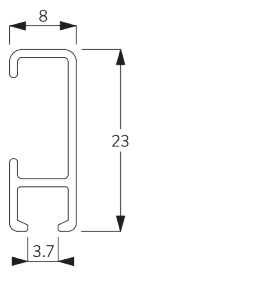

SG 1080

PRODUCT INFORMATION

- **Operation:** hand
- **Range:** S
- **Fitting:** ceiling, wall, suspended
- **Colours:** white RAL 9016, black RAL 9005 or anodised aluminum, special colours possible
- **Fabrics:** refer to Silent Gliss fabric collection

Features:

- Bendable

SYSTEM SPECIFICATIONS

A. PROFILE

Profile and bending information

SG 1080p

Profile

Radius:
✓ 6 cm, 10 cm, >30 cm

B. HOW TO MEASURE

A: System width
B: System height
C: Distance between floor and fabric

C. SPECIFICATION

TEXT

Silent Gliss SG 1080 Hand Drawn Curtain Track System. Comprises aluminium profile SG 1080 supplied made to measure in silver anodised or powder coated white / matt white / anodic grey / antique bronze / charcoal / black with gliders SG 3533 at 16/m and 2 end covers SG 3667 / end stops SG 3016 per length. Top fixed with brackets SG 3603 at max. 600mm centres / wall fix with universal brackets SG 3630 / SG 3655 / SG 3660 / SG Smart Fix at max. 600mm centres.