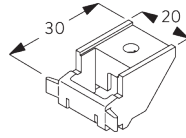

FITTING

A. FITTING INFORMATION

Fixing points

For detailed fitting information, visit the [Silent Gliss website](#).

B. CEILING FITTING

Bracket SG 3603

SG 3603
Bracket

C. WALL FITTING

Smart Fix

Smart Fix SG 11200 - SG 11205 and bracket SG 3603:
Screw SG 10492 (M4x8) needed.

Square Smart Fix SG 11210 - SG 11215 and bracket SG 3603:
Screw SG 10492 (M4x8) needed.

Universal Smart Fix SG 11154 - SG 11156 and bracket SG 3603:
Screw SG 10277 (M4x12) needed.