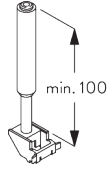

SG 3655
Bracket 50 mm

SG 3660
Bracket 65 mm

**D. SUSPENDED
FITTING**

**Hanger SG 3639 /
wall support SG 3602**

SG 3602
Wall support

SG 3639
Hanger

PARTS

A. STANDARD PARTS

	SG 1080p Profile
	SG 3533 Glider
	SG 3630 Bracket 35 mm
	SG 3667 End cover

B. OPTIONAL PARTS

	SG 3016 End stop		SG 3602 Wall support
	SG 3020 Hook		SG 3603 Bracket
	SG 3032 Spring stop		SG 3604 Corner connector
	SG 3070 End stop		SG 3618 Wall bracket
	SG 3071 End stop		SG 3620 Connection bridge
	SG 3151 Spacer		SG 3626 Return holder
	SG 3511 Glider		SG 3638 Corner connector
	SG 3534 Glider 3533 on strip		SG 3639 Hanger
	SG 3548 Glider		SG 3648 Eyelet
	SG 3562 Heading tape		SG 3655 Bracket 50 mm
	SG 3570 Glider		SG 3660 Bracket 65 mm
	SG 3571 Hook		SG 6146 Hook
	SG 3582 Hook		SG 10277 Pan head screw M4x12
	SG 3599 Hook		SG 10430 Draw rod 50 cm

SG 10431

Draw rod 75 cm

SG 10432

Draw rod 100 cm

SG 10433

Draw rod 125 cm

SG 10434

Draw rod 150 cm