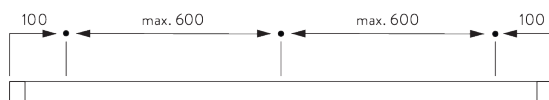

FITTING

A. FITTING INFORMATION

Fixing points

For detailed fitting information, visit the [Silent Gliss website](#).